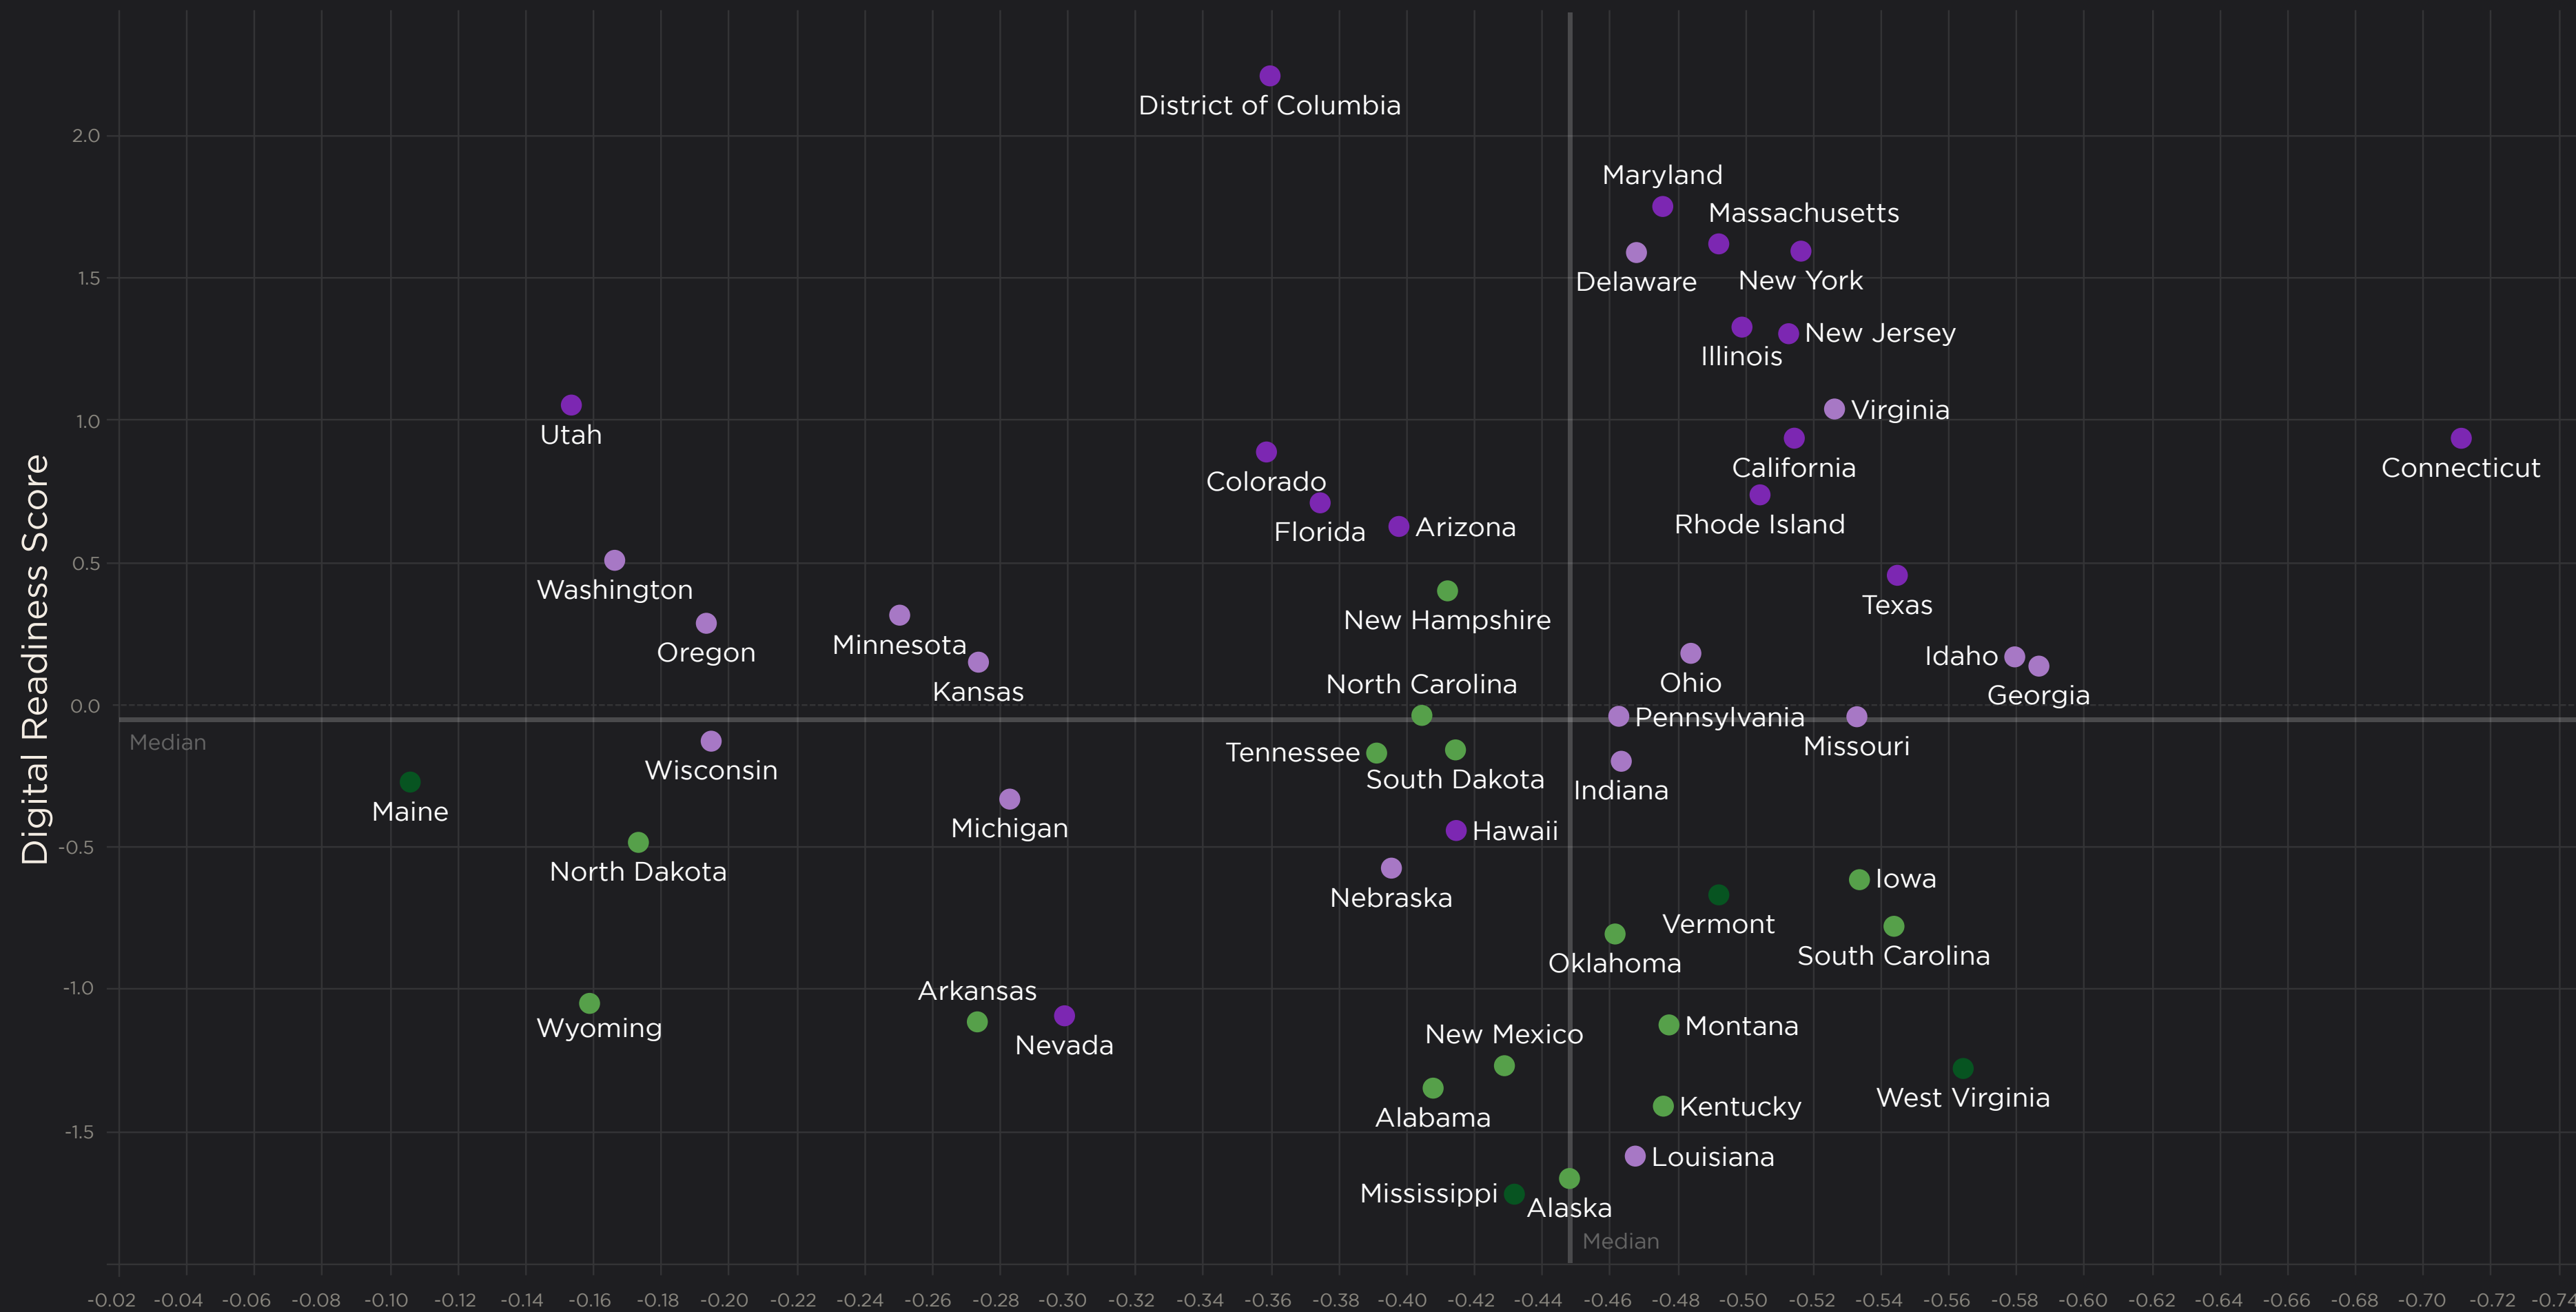

# URBAN-RURAL DIVIDES: THE UNEVEN EXPERIENCE OF COVID-19 ACROSS THE STATES

# URBAN-RURAL DIVIDES: THE UNEVEN EXPERIENCE OF COVID-19 ACROSS THE STATES

Change in  $R_t$  from March 16, 2020 - May 13, 2020 (The COVID Tracking Project, rt.live)