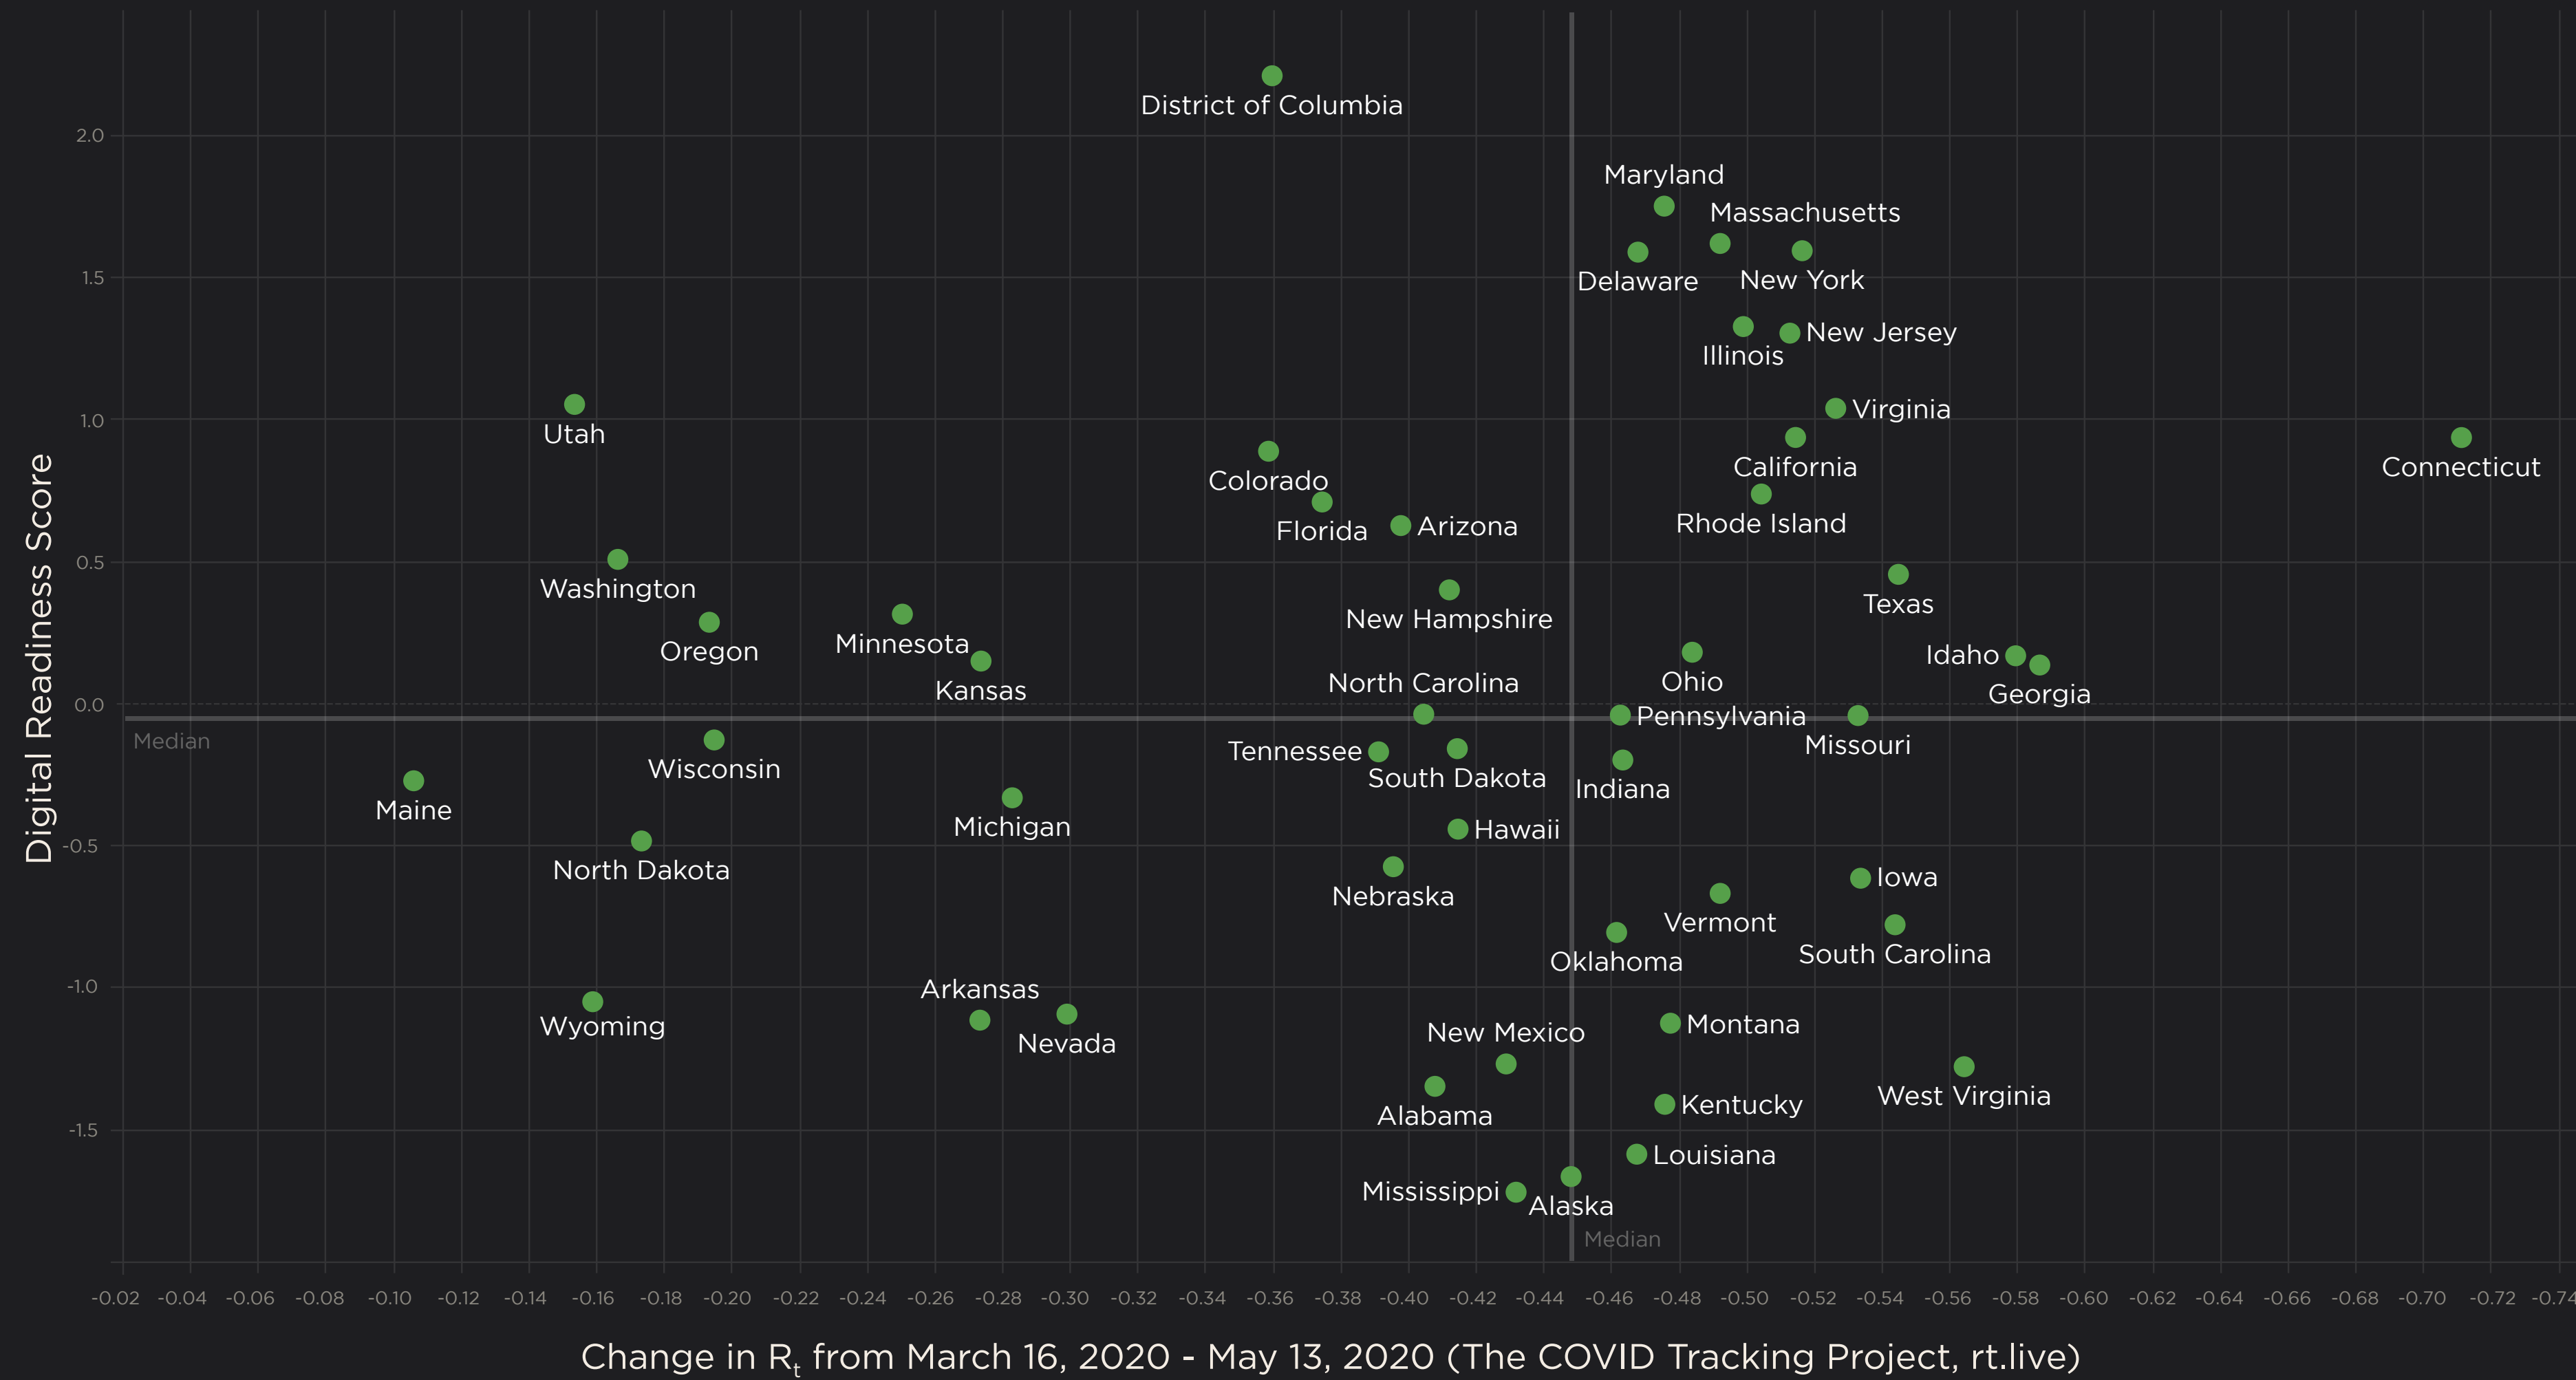

# URBAN-RURAL DIVIDES: THE UNEVEN EXPERIENCE OF COVID-19 ACROSS THE STATES

# URBAN-RURAL DIVIDES: THE UNEVEN EXPERIENCE OF COVID-19 ACROSS THE STATES

Change in  $R_t$  from March 16, 2020 - May 13, 2020 (The COVID Tracking Project, rt.live)