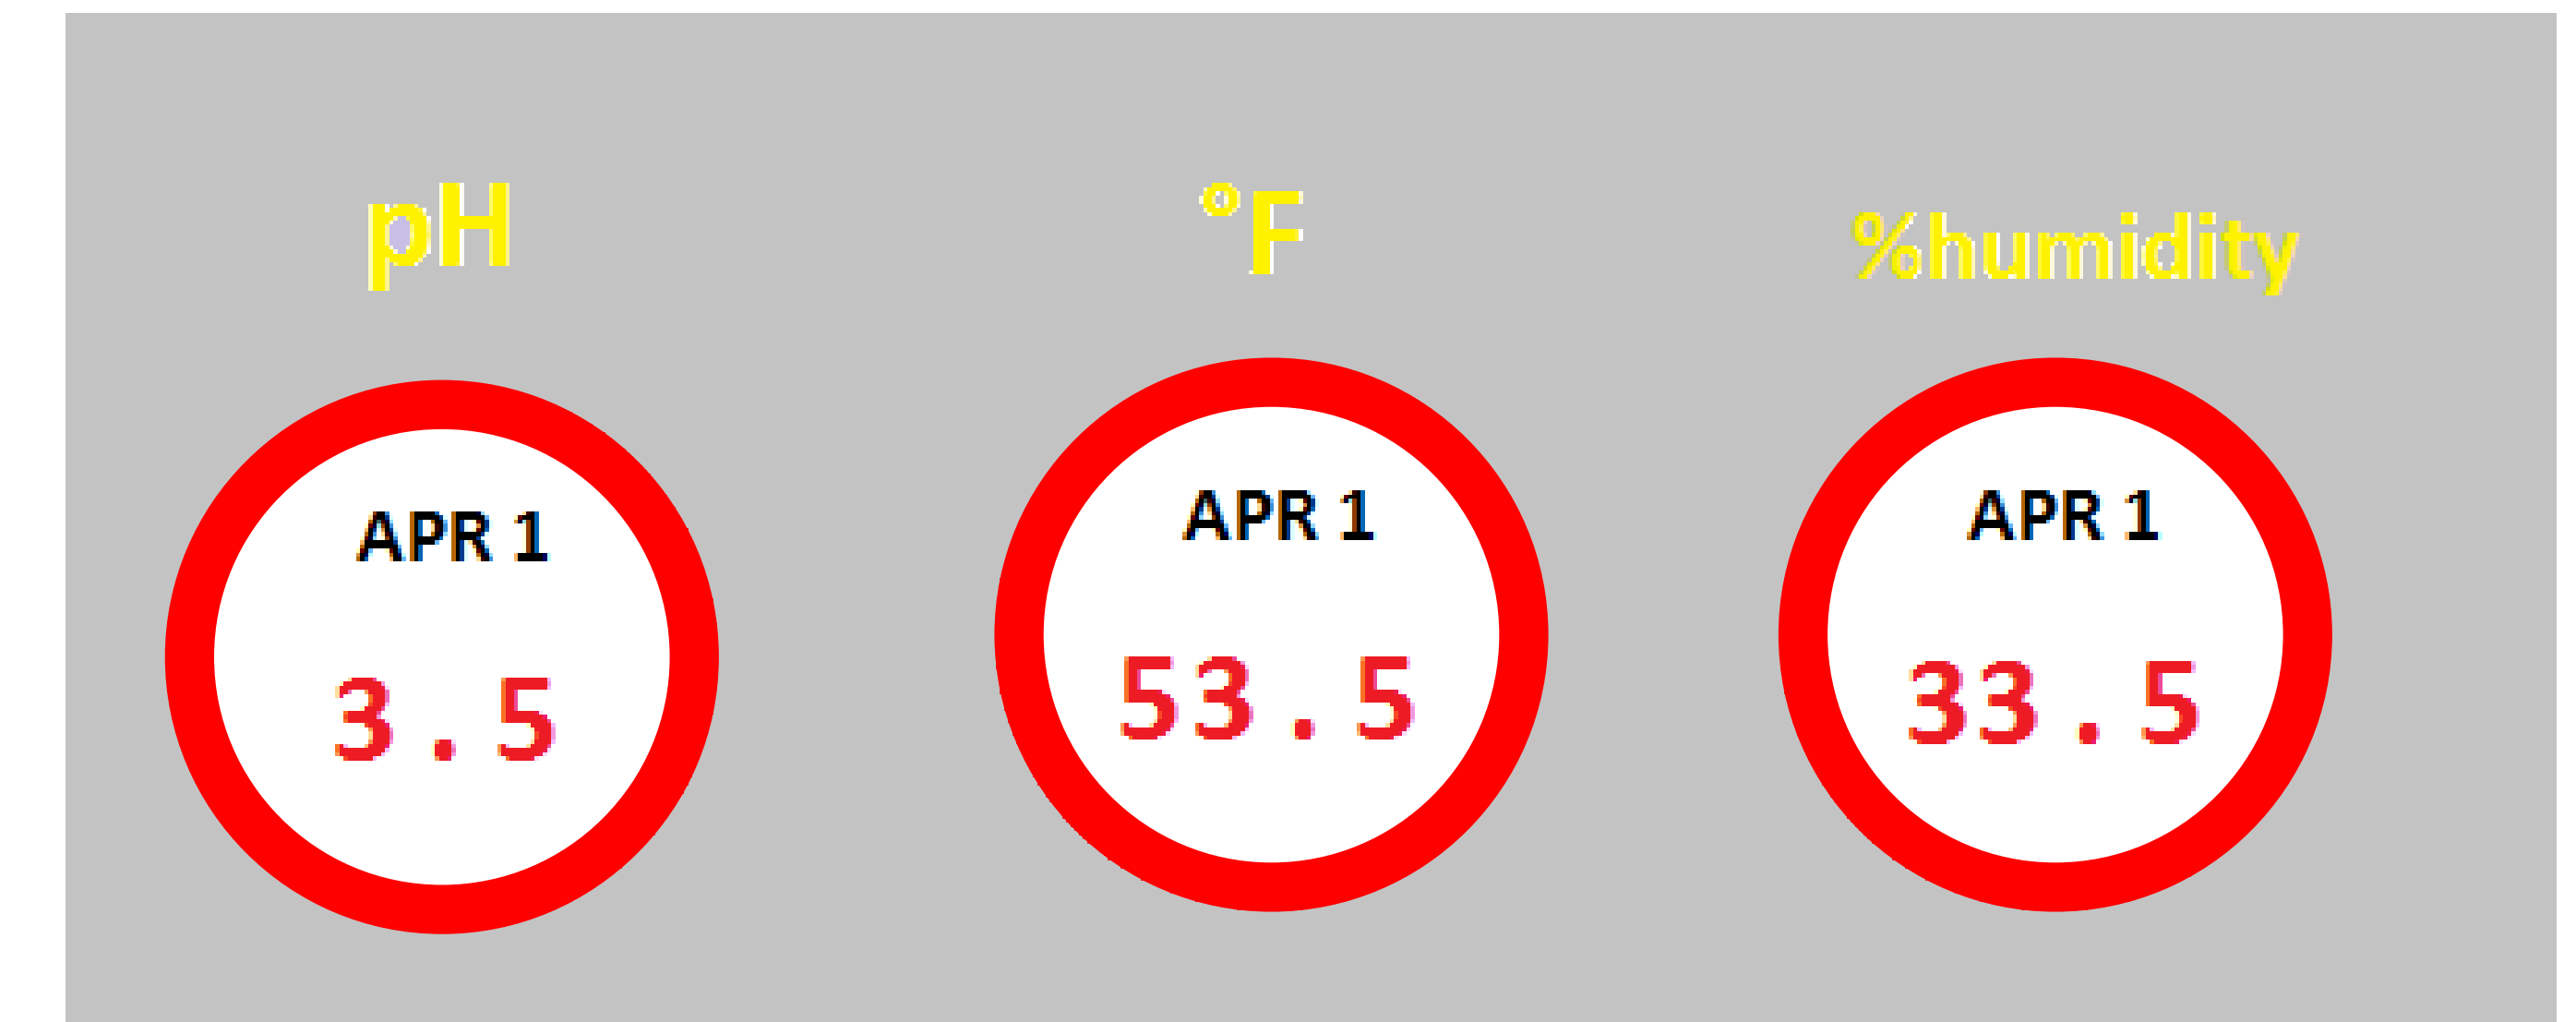

Data Monitoring

- Users are provided an interface to view the key information of the plant clearly