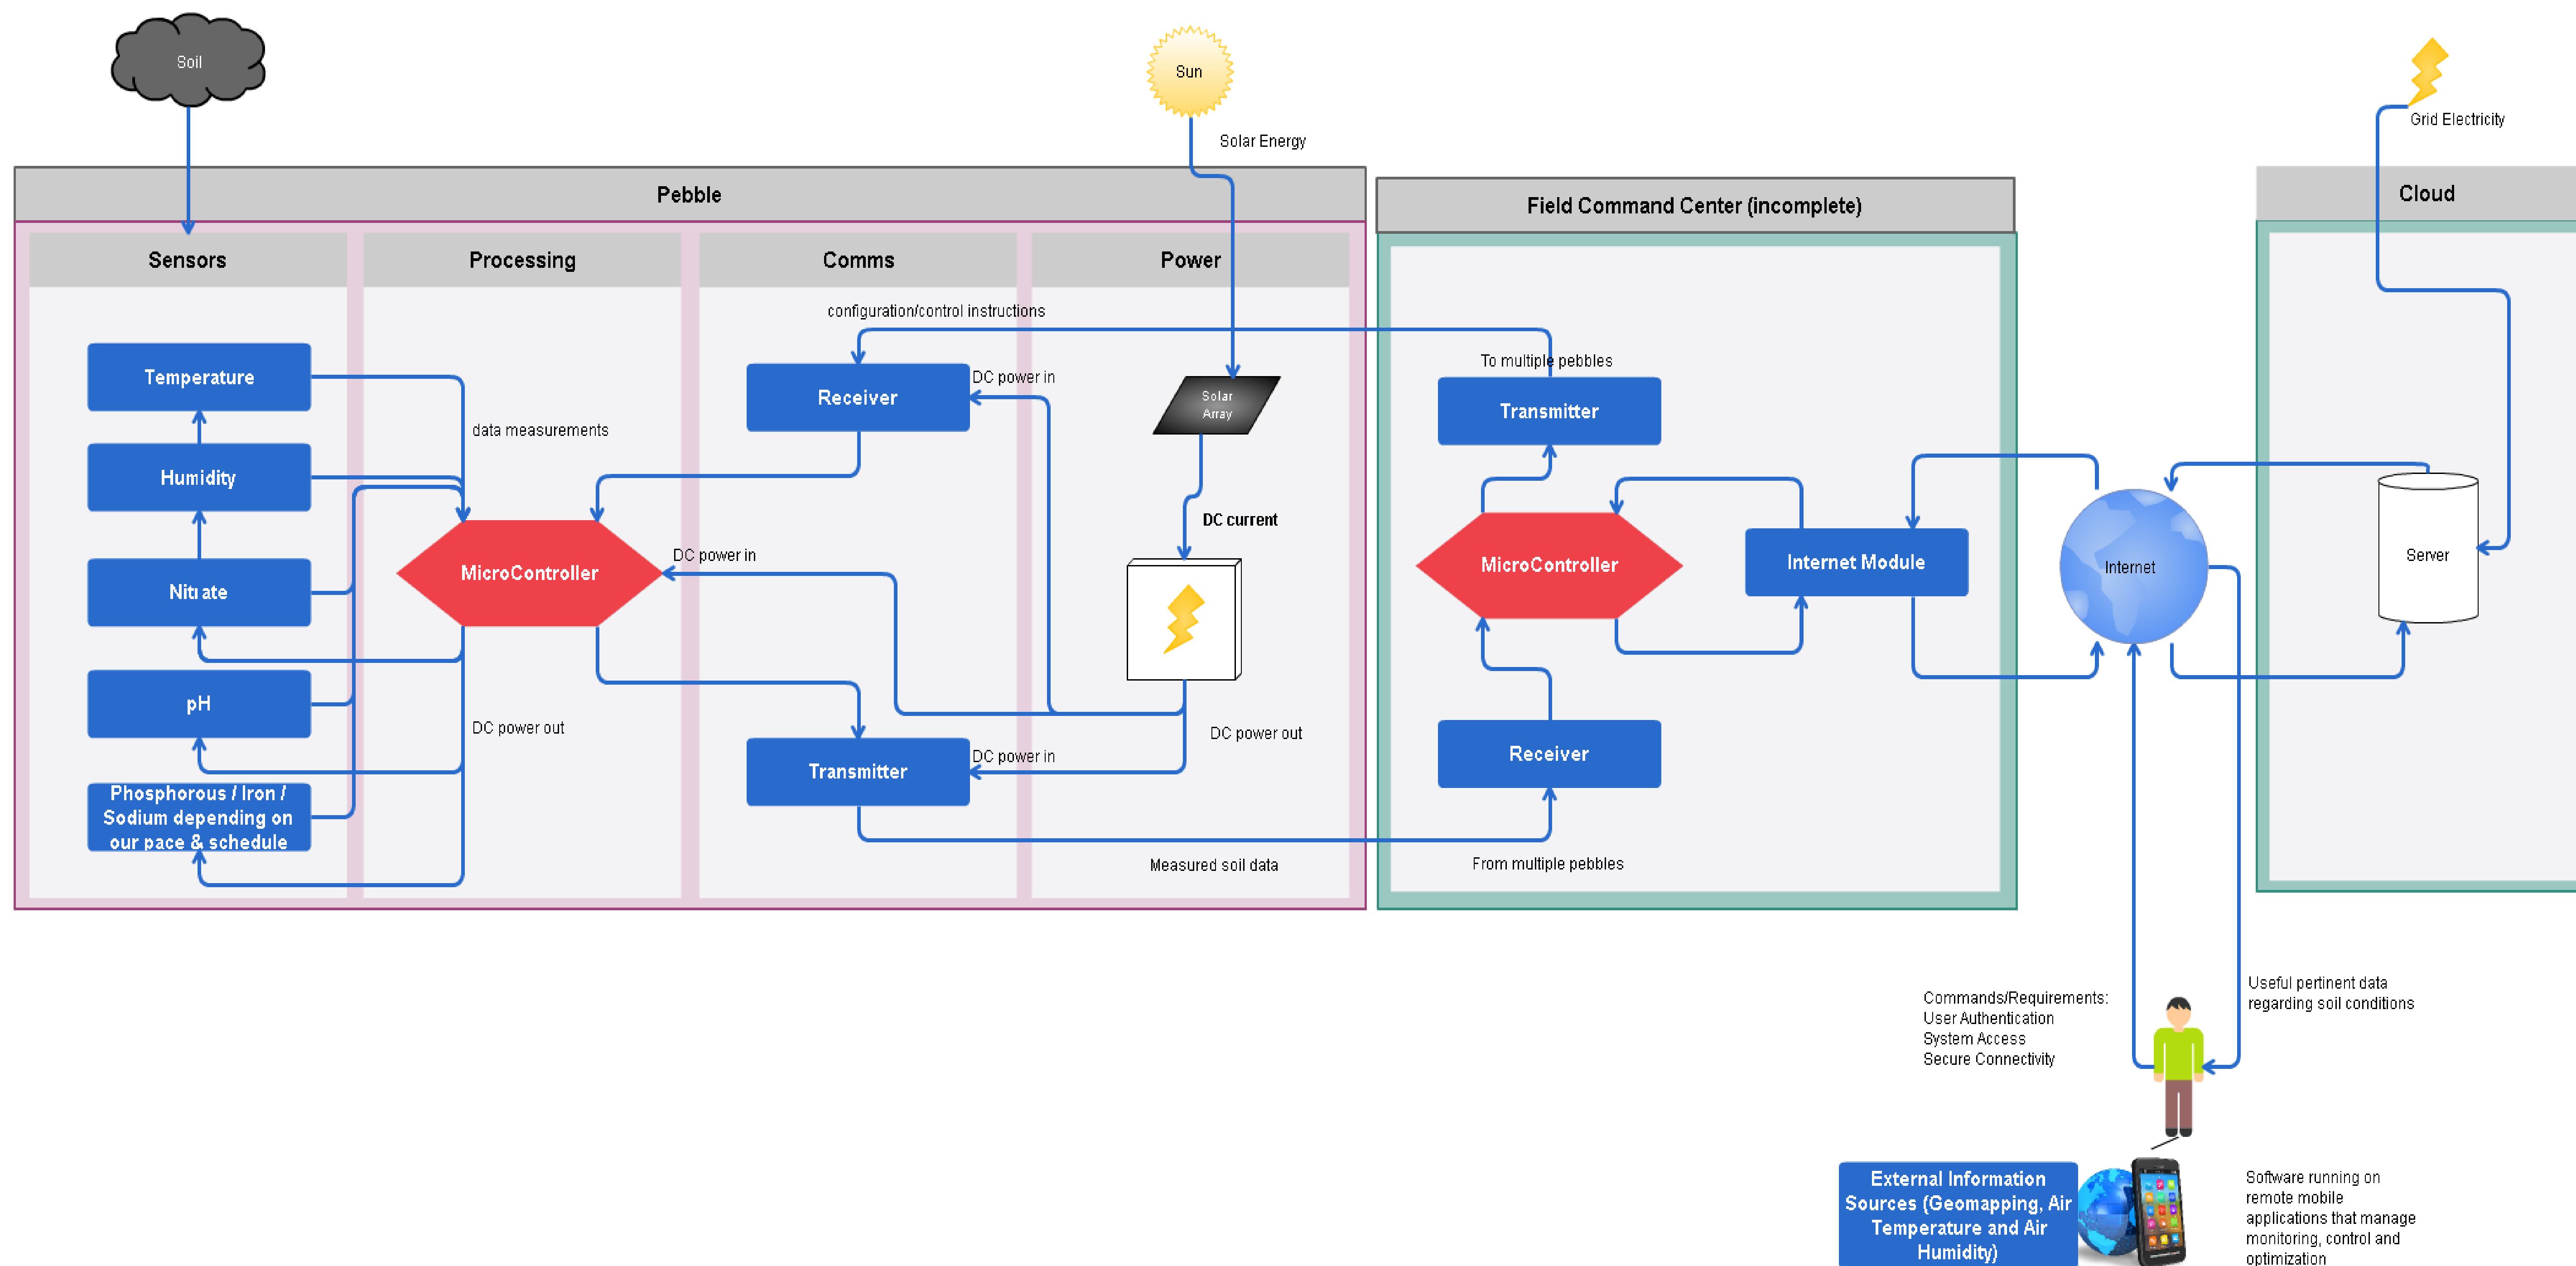

## Project Overview

Sprout is an affordable sensor suite packaged in the size of a pebble that will offer customers a quick, convenient and effective way of monitoring their plants.

The Sprout cloud integration and smart algorithms will enable customers to not only track the growth of their plant but also compare with data from others in the region.

## App Interface

## Data Monitoring

- Users are provided an interface to view the key information of the plant clearly

## System Diagram