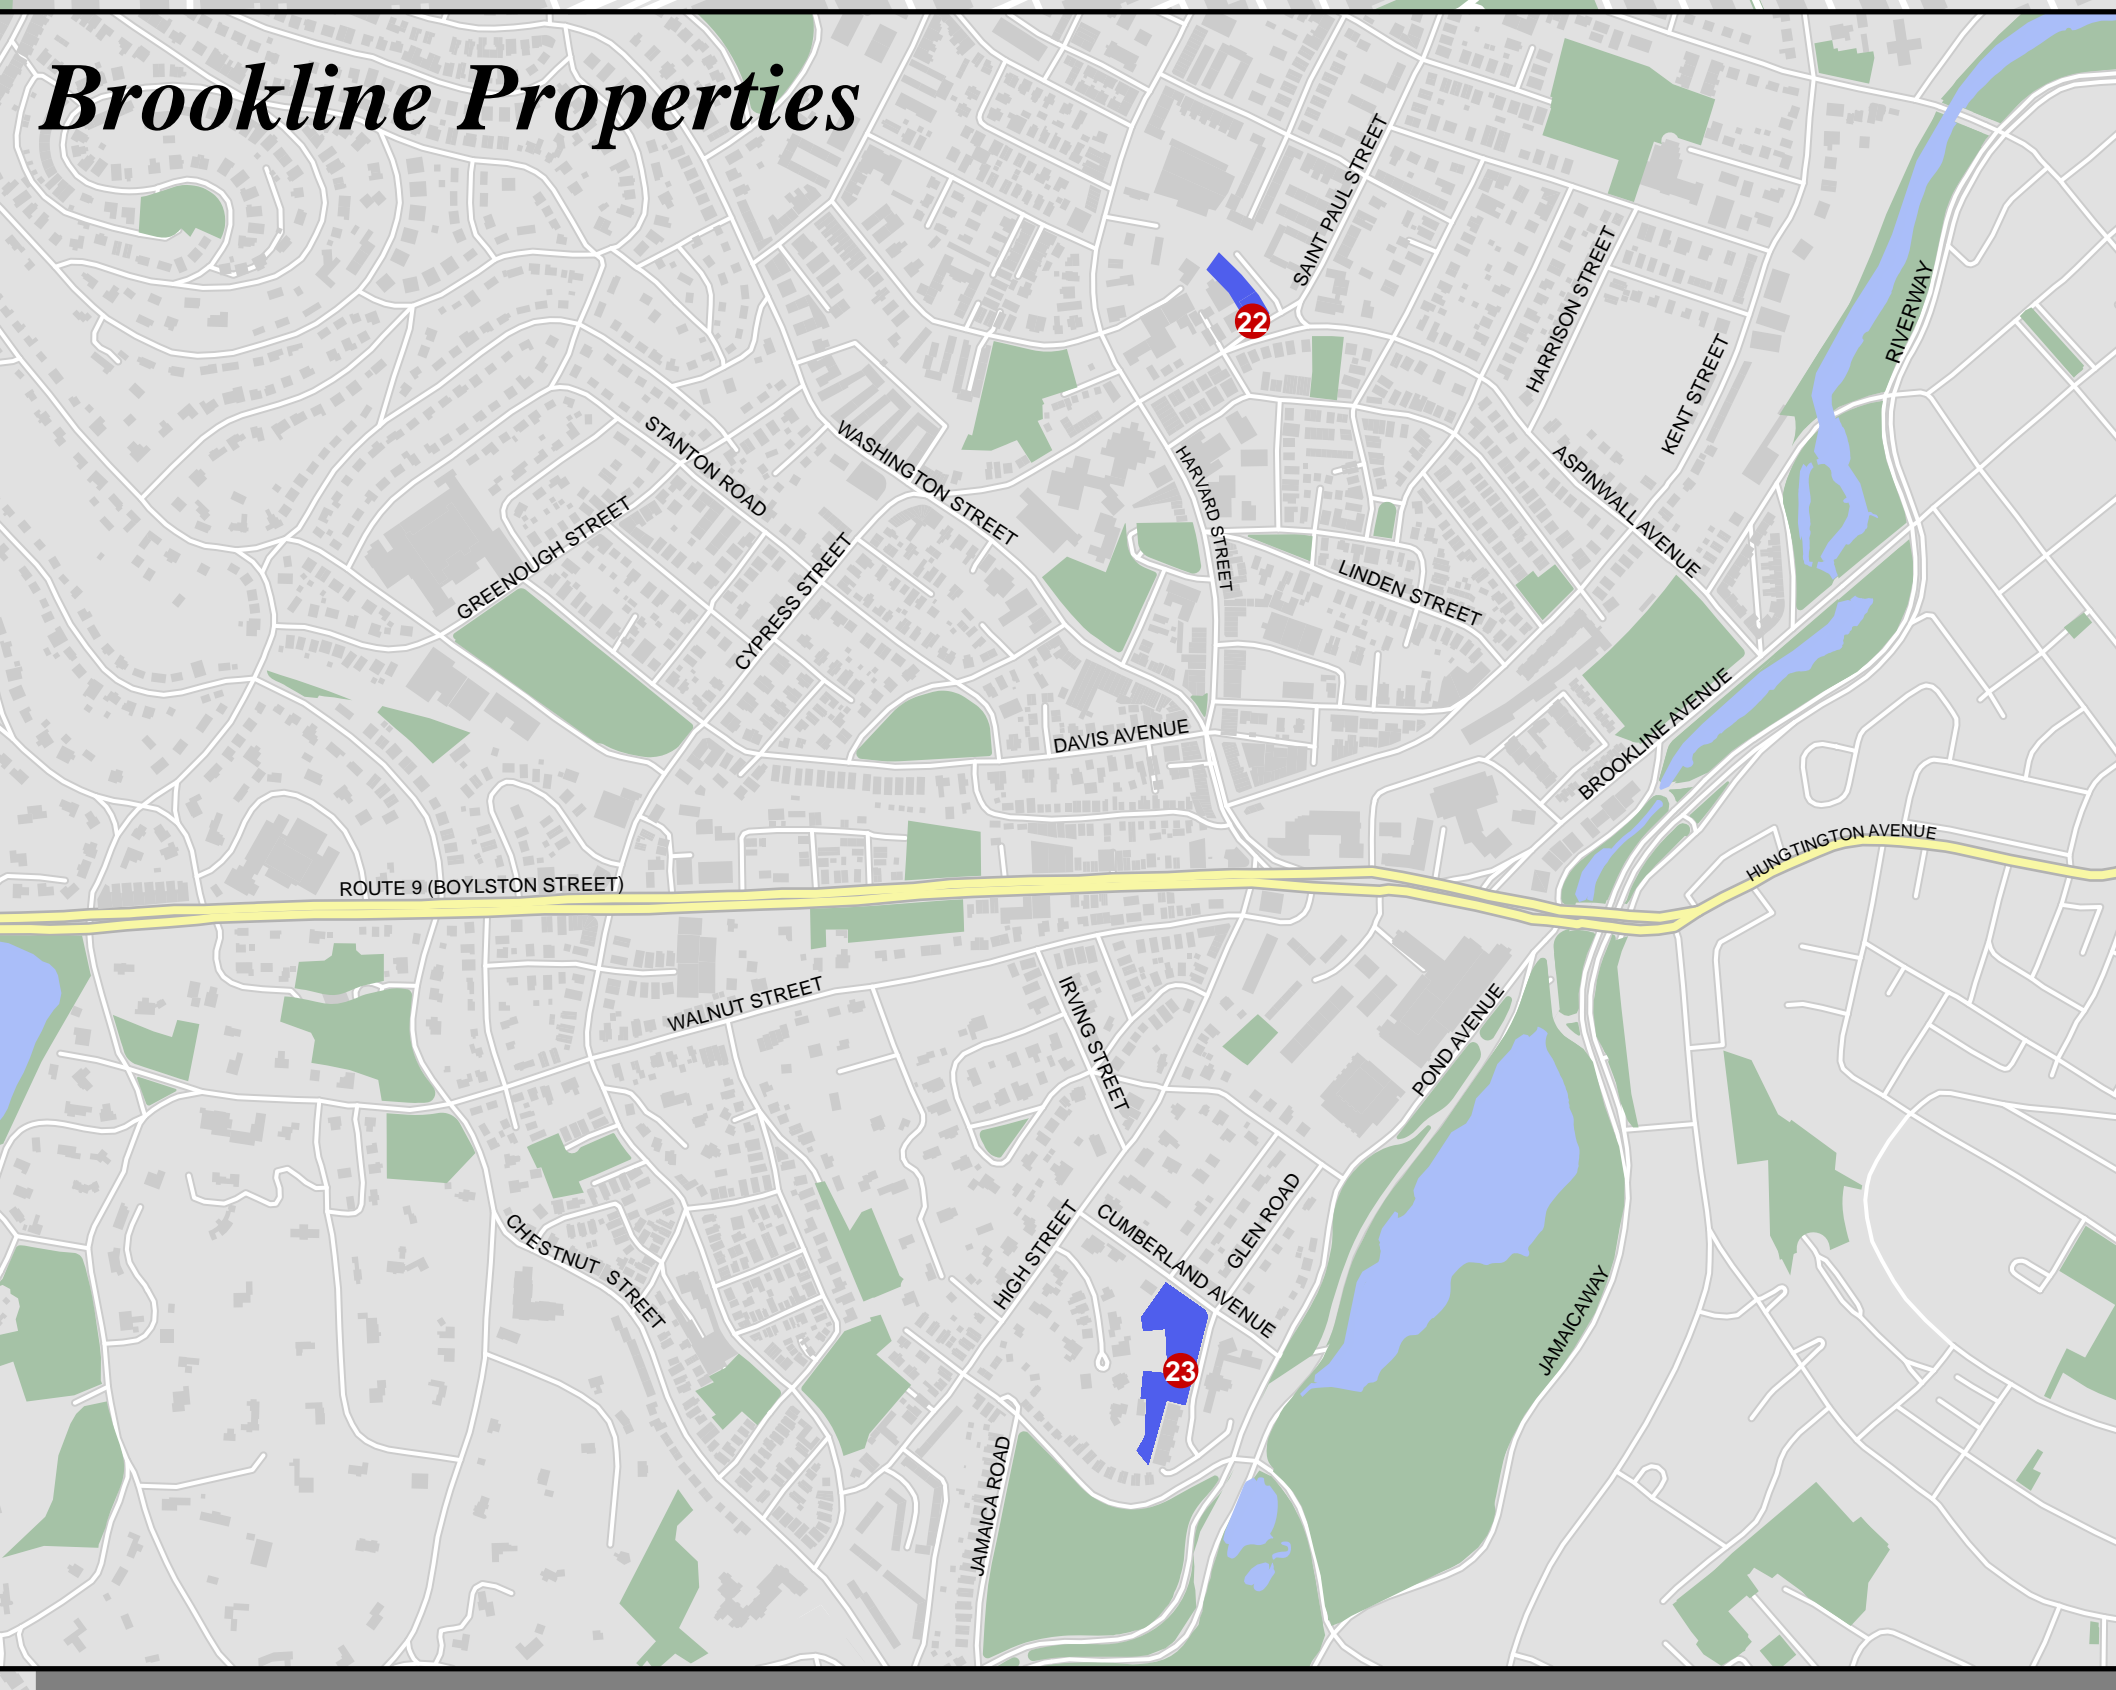

RAYMOND PROPERTY COMPANY LLC

Boston Area Properties

1. LAWRENCE E. MARTIN LABORATORIES
3RD AVENUE, CHARLESTOWN
2. LAWRENCE E. MARTIN LABORATORIES
13TH STREET, CHARLESTOWN
3. BUILDING 75
75 THIRTEENTH STREET, CHARLESTOWN
4. CONSTELLATION WHARF
197 EIGHTH STREET, CHARLESTOWN
5. CONSTITUTION QUARTERS
42 EIGHTH STREET, CHARLESTOWN
6. FLAGSHIP WHARF
FLAGSHIP DRIVE, CHARLESTOWN
7. BATTERY WHARF
COMMERCIAL STREET, BOSTON
8. 53 - 85 CANAL STREET
BOSTON
9. 1 CONGRESS STREET
BOSTON
10. 21 MERCHANTS ROW
FANUEIL HALL, BOSTON
11. 1 WINTHROP SQUARE
BOSTON
12. THE LINCOLNSHIRE
20 CHARLES STREET, BOSTON
13. CARLTON HOUSE
1 COMMONWEALTH AVENUE, BOSTON
14. 227 DARTMOUTH STREET
BOSTON
15. AMES-WEBSTER MANSION
306 DARTMOUTH STREET, BOSTON
16. 161 - 163 COMMONWEALTH AVENUE
BOSTON
17. EXETER STREET THEATER
26 EXETER STREET, BOSTON
18. TRINITY PLACE
1 HUNTINGTON AVENUE, BOSTON
19. THE CHARLESGATE
4 CHARLESGATE EAST, BOSTON
20. THE CHARLESVIEW
534 BEACON STREET, BOSTON
21. THE BELVOIR
636 BEACON STREET, BOSTON
22. ST. PAUL CROSSING
2 ST. PAUL STREET, BROOKLINE
23. THE PARK
60 GLEN ROAD, BROOKLINE

Brookline Properties

Greater Boston Area of Interest