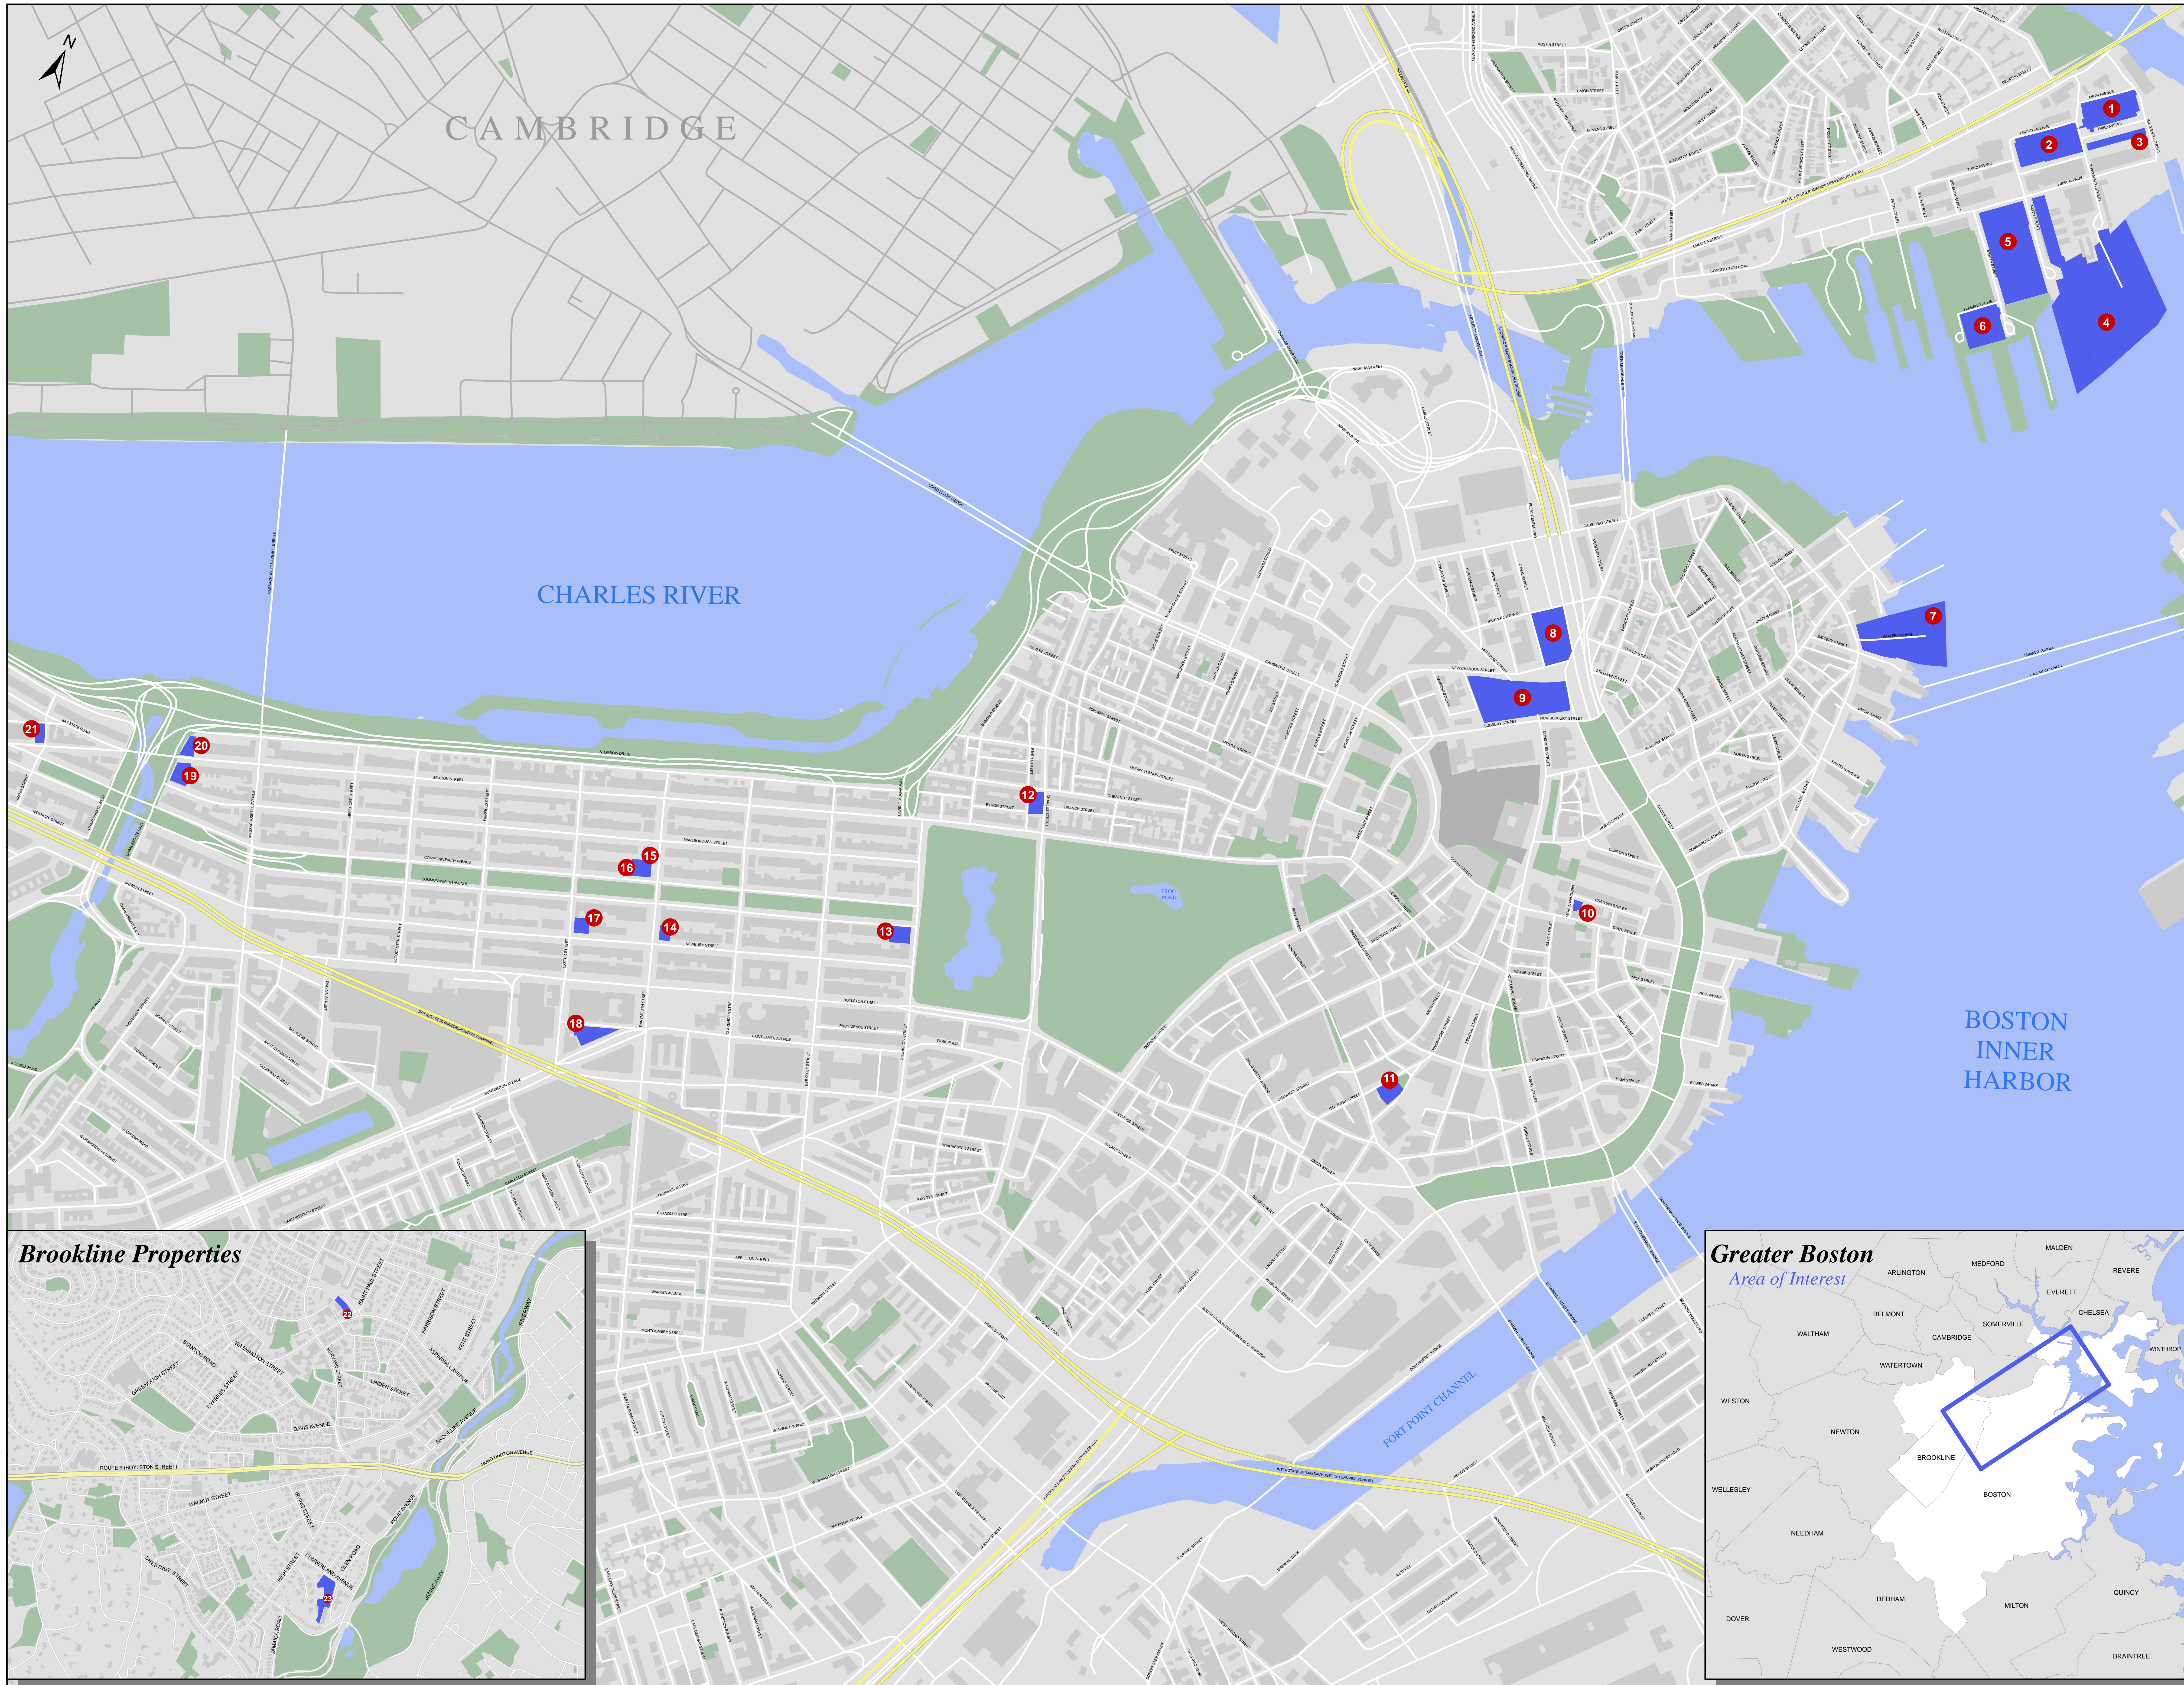

RAYMOND PROPERTY COMPANY LLC

Boston Area Properties

1. LAWRENCE E. MARTIN LABORATORIES
3RD AVENUE, CHARLESTOWN
2. LAWRENCE E. MARTIN LABORATORIES
13TH STREET, CHARLESTOWN
3. BUILDING 75
75 THIRTEENTH STREET, CHARLESTOWN
4. CONSTELLATION WHARF
197 EIGHTH STREET, CHARLESTOWN
5. CONSTITUTION QUARTERS
42 EIGHTH STREET, CHARLESTOWN
6. FLAGSHIP WHARF
FLAGSHIP DRIVE, CHARLESTOWN
7. BATTERY WHARF
COMMERCIAL STREET, BOSTON
8. 53 - 85 CANAL STREET
BOSTON
9. 1 CONGRESS STREET
BOSTON
10. 21 MERCHANTS ROW
FANUEIL HALL, BOSTON
11. 1 WINTHROP SQUARE
BOSTON
12. THE LINCOLNSHIRE
20 CHARLES STREET, BOSTON
13. CARLTON HOUSE
1 COMMONWEALTH AVENUE, BOSTON
14. 227 DARTMOUTH STREET
BOSTON
15. AMES-WEBSTER MANSION
306 DARTMOUTH STREET, BOSTON
16. 161 - 163 COMMONWEALTH AVENUE
BOSTON
17. EXETER STREET THEATER
26 EXETER STREET, BOSTON
18. TRINITY PLACE
1 HUNTINGTON AVENUE, BOSTON
19. THE CHARLESGATE
4 CHARLESGATE EAST, BOSTON
20. THE CHARLESVIEW
534 BEACON STREET, BOSTON
21. THE BELVOIR
636 BEACON STREET, BOSTON
22. ST. PAUL CROSSING
2 ST. PAUL STREET, BROOKLINE
23. THE PARK
60 GLEN ROAD, BROOKLINE

Brookline Properties

Greater Boston Area of Interest