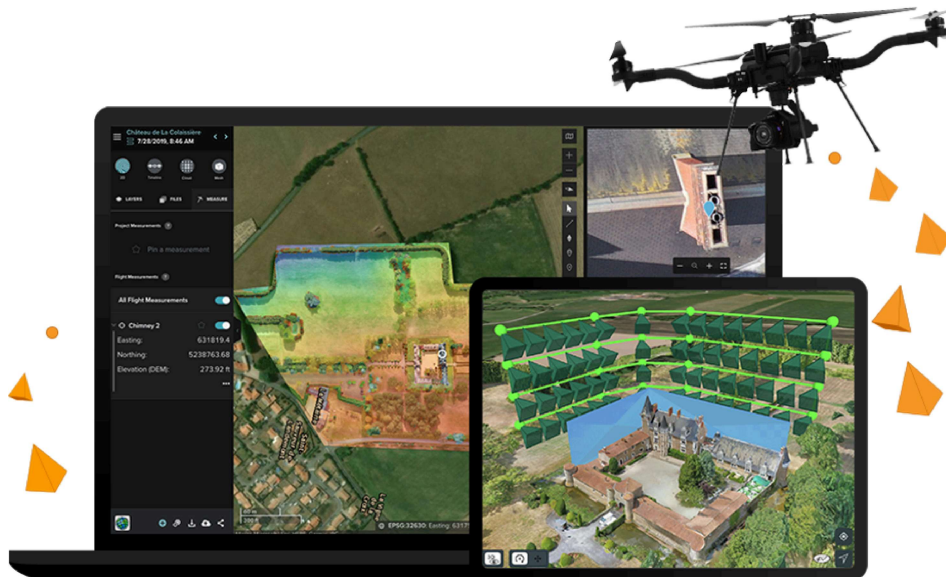

Tufts' Drones in Action

Wednesday, November 20th

1:30pm – 2:30pm | Fletcher Field

111 Professors Row, Medford, MA 02155

Curious about drones but couldn't fit the class into your schedule?! Come learn a bit about drones from Professor Jon Caris & ESRI's Madeline Wrable. Join us on the Fletcher Field to see our drones in action, learn about the components of a drone, and how to fly a drone.

Madeline Wrable, ESRI solutions engineer on the imagery & remote sensing team, will present in the Tufts Drone course at 10am - 11am on different ways to map and model imagery data produced by drones. She will cover different types of datasets produced by imagery data along with various applications of drones and drone data. She will focus on tools and applications around feature extraction, point clouds, DSM and DTMs, orthomosaics along with photogrammetry applications. Please join us from this special opportunity to learn from a Tufts CEE alumni and ESRI specialist.