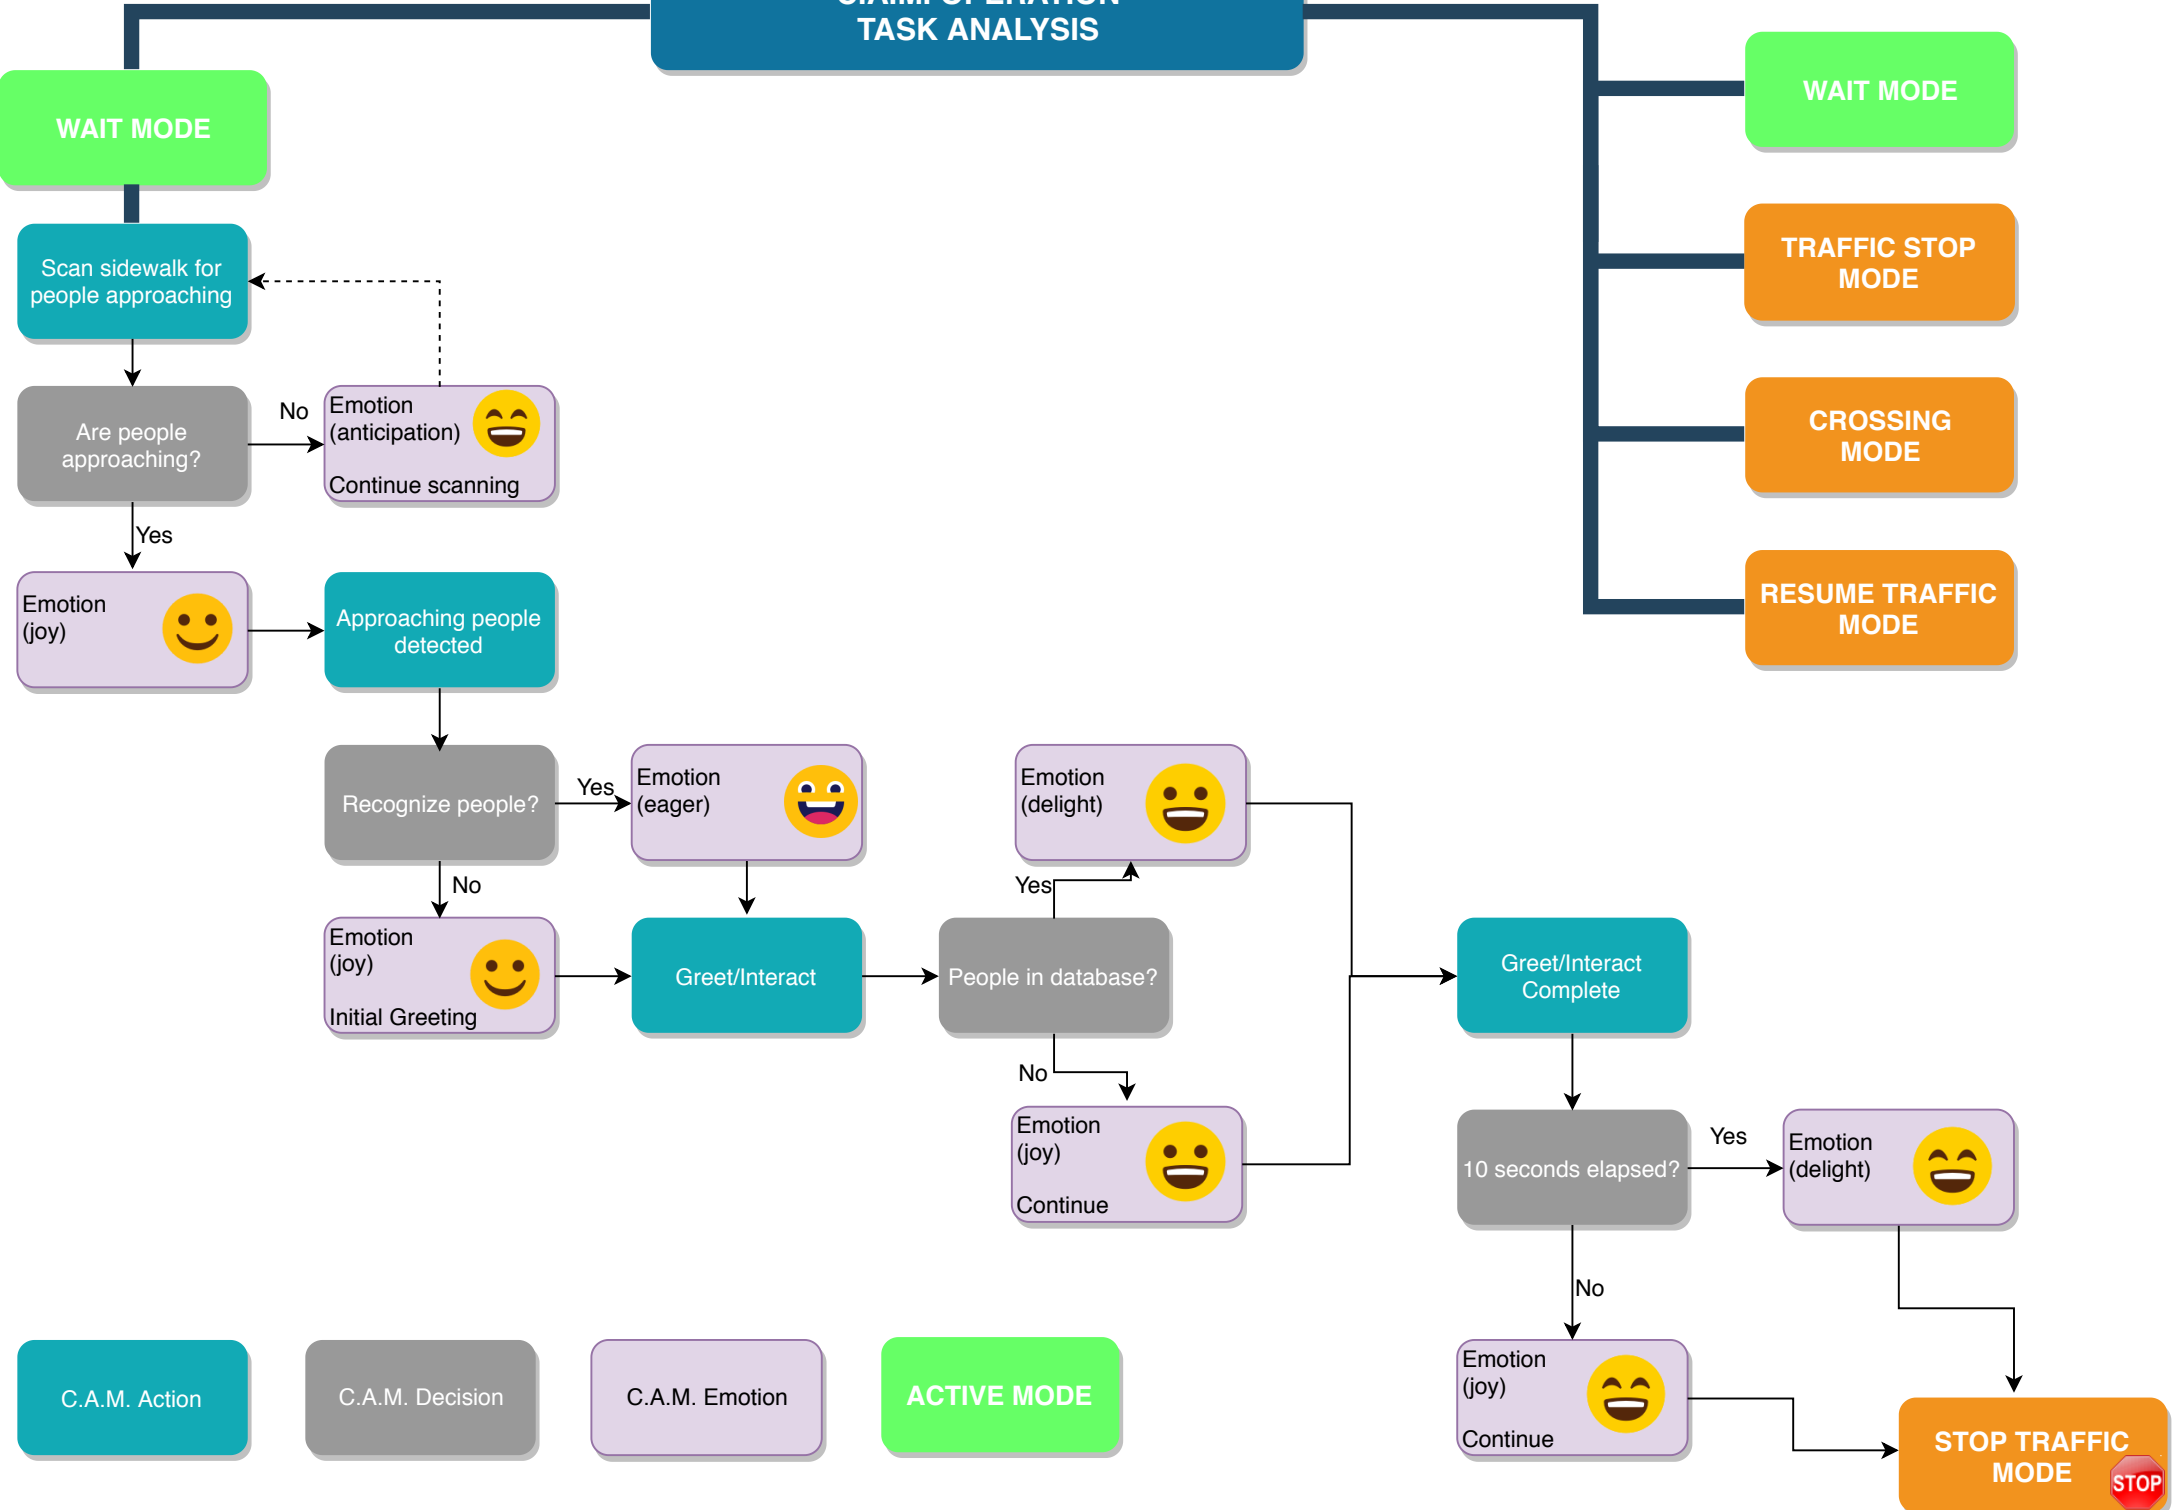

C.A.M. OPERATION TASK ANALYSIS

WAIT MODE

Scan sidewalk for people approaching

Are people approaching?

No

Emotion (anticipation) 😄
Continue scanning

Yes

Emotion (joy) 😊

Emotion (excited)

No
Emotion (concerned)
Continue scanning

Enter center of crosswalk while signaling "Stop"

Has traffic complied and stopped?

Yes
Emotion (joy)

Initiate Crossing Mode

CROSSING MODE

WAIT MODE

TRAFFIC STOP MODE

CROSSING MODE

RESUME TRAFFIC MODE

C.A.M. Action

C.A.M. Decision

C.A.M. Emotion

ACTIVE MODE

C.A.M. OPERATION TASK ANALYSIS

Yes
Emotion (joy) 

RESUME TRAFFIC MODE

C.A.M. Action

C.A.M. Decision

C.A.M. Emotion

ACTIVE MODE

C.A.M. OPERATION TASK ANALYSIS

WAIT MODE